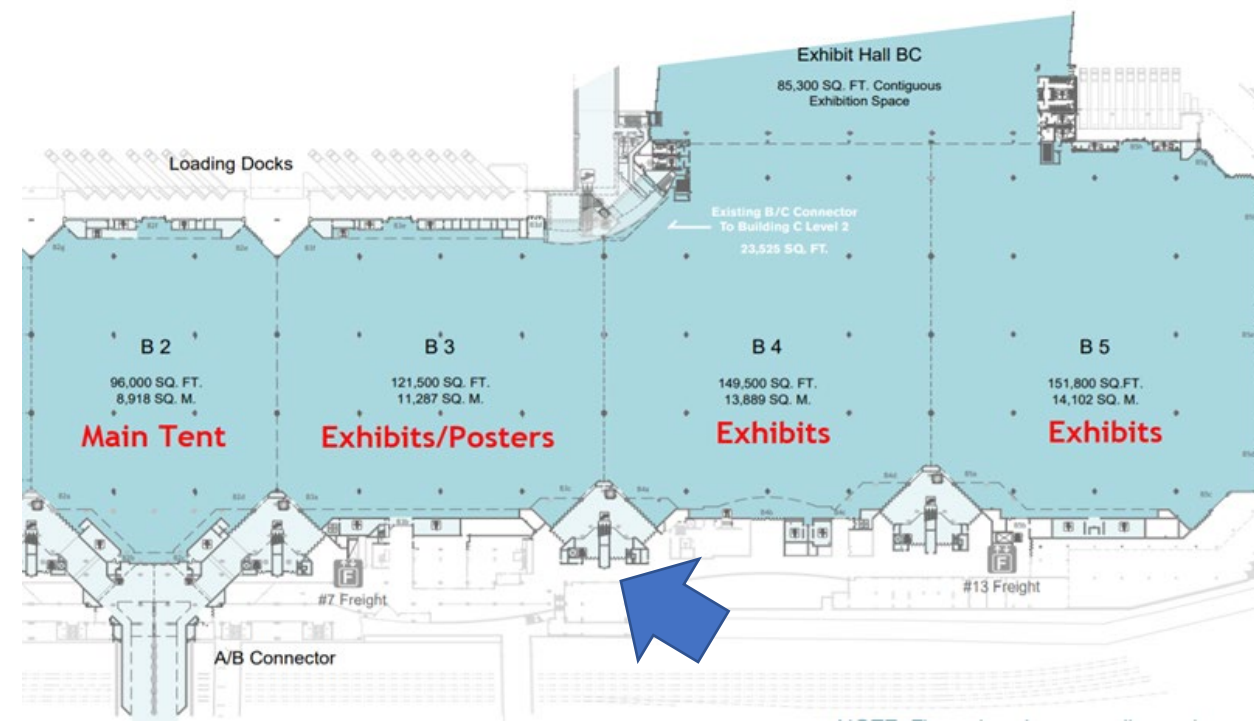

Escalator Runners and Floor Decal – B1-ESC3
Between Level 1 and Level 2
(2) Runners, (1) Floor Decal on Level 1
$30,000