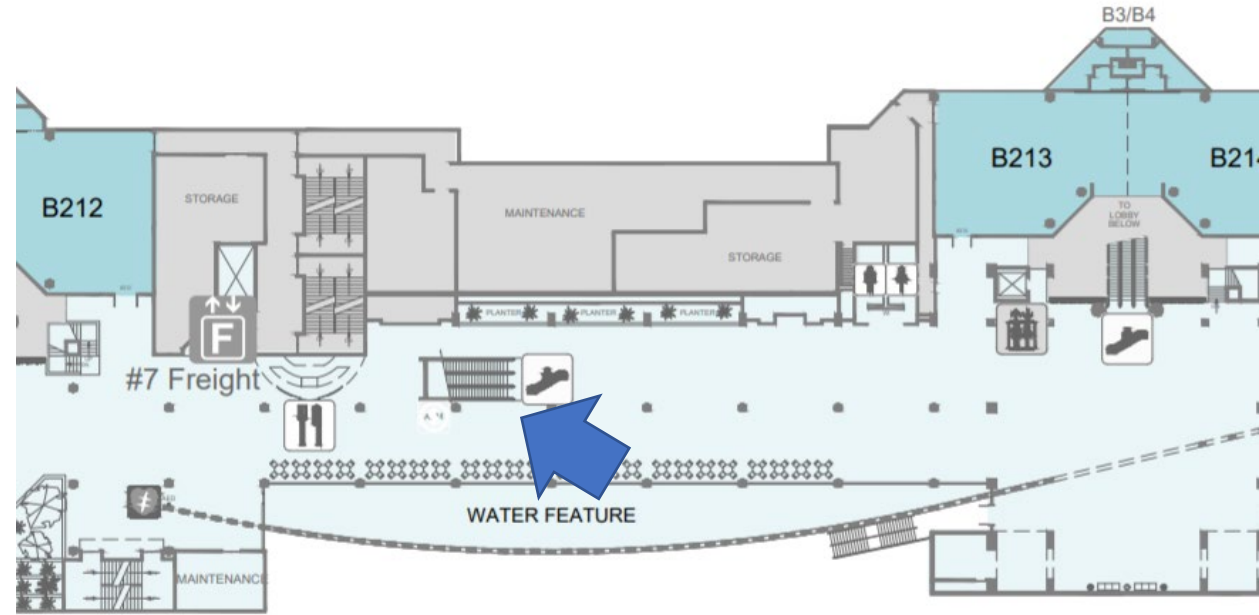

Escalator Runners and Floor Decal – B2-ESC3
Between Level 2 and Level 3
(2) Runners, (1) Floor Decal on Level 2
$30,000