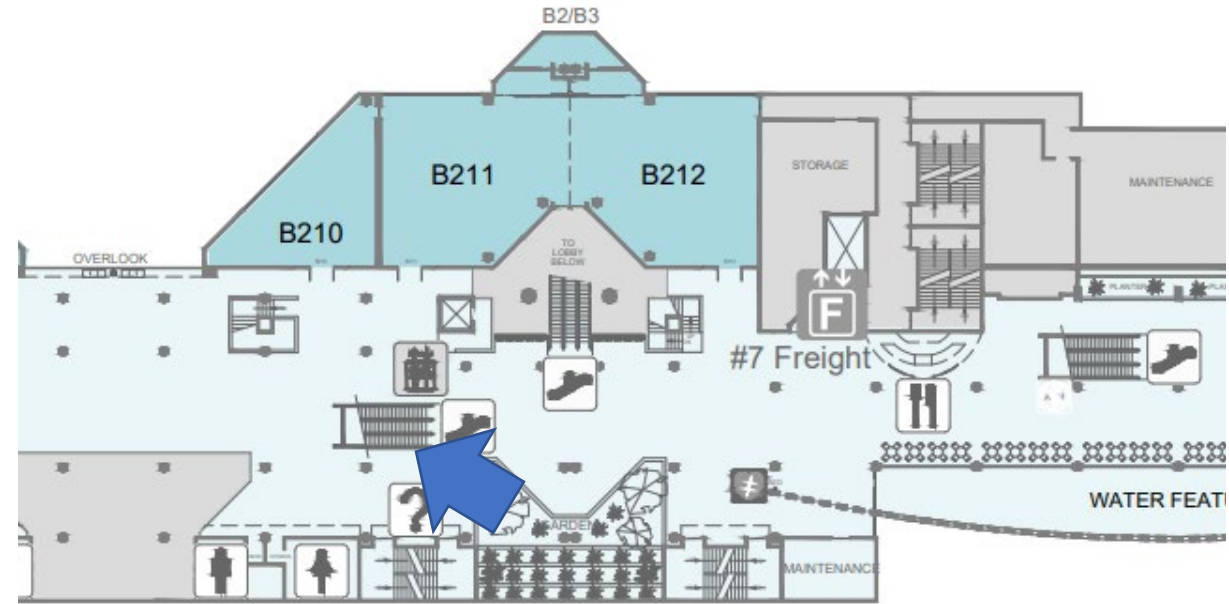

## Staircase Decals (Exclusive)

Between Level 4 and Level 4 Concourse

(24) Risers on Each Side – Total (48) Risers

\$50,000

Escalator Runners and Floor Decal – B3-ESC1  
Between Level 3 and Level 4  
(2) Runners, (1) Floor Decal on Level 4  
\$30,000

Escalator Runners and Floor Decal – B3-ESC2  
Between Level 3 and Level 4  
(2) Runners, (1) Floor Decal on Level 4  
\$30,000

Escalator Runners and Floor Decal – B2-ESC1  
Between Level 2 and Level 3  
(2) Runners, (1) Floor Decal on Level 2  
\$30,000