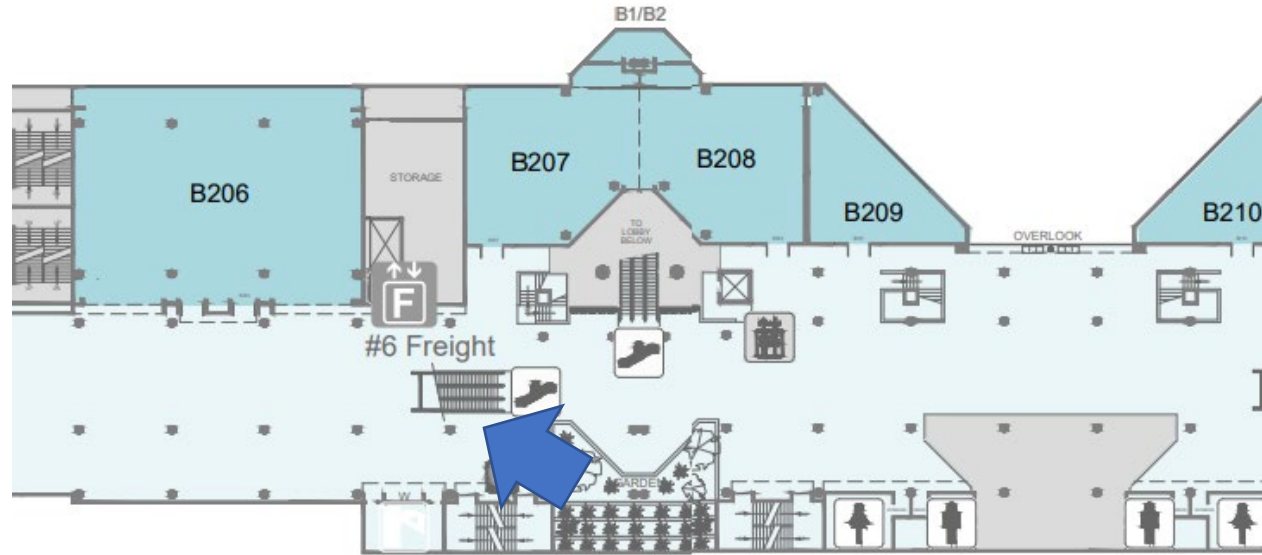

## Staircase Decals (Exclusive)

Between Level 4 and Level 4 Concourse

(24) Risers on Each Side – Total (48) Risers

\$50,000

Escalator Runners and Floor Decal – B3-ESC1  
Between Level 3 and Level 4  
(2) Runners, (1) Floor Decal on Level 4  
\$30,000

Escalator Runners and Floor Decal – B3-ESC2  
Between Level 3 and Level 4  
(2) Runners, (1) Floor Decal on Level 4  
\$30,000

Escalator Runners and Floor Decal – B2-ESC1  
Between Level 2 and Level 3  
(2) Runners, (1) Floor Decal on Level 2  
\$30,000