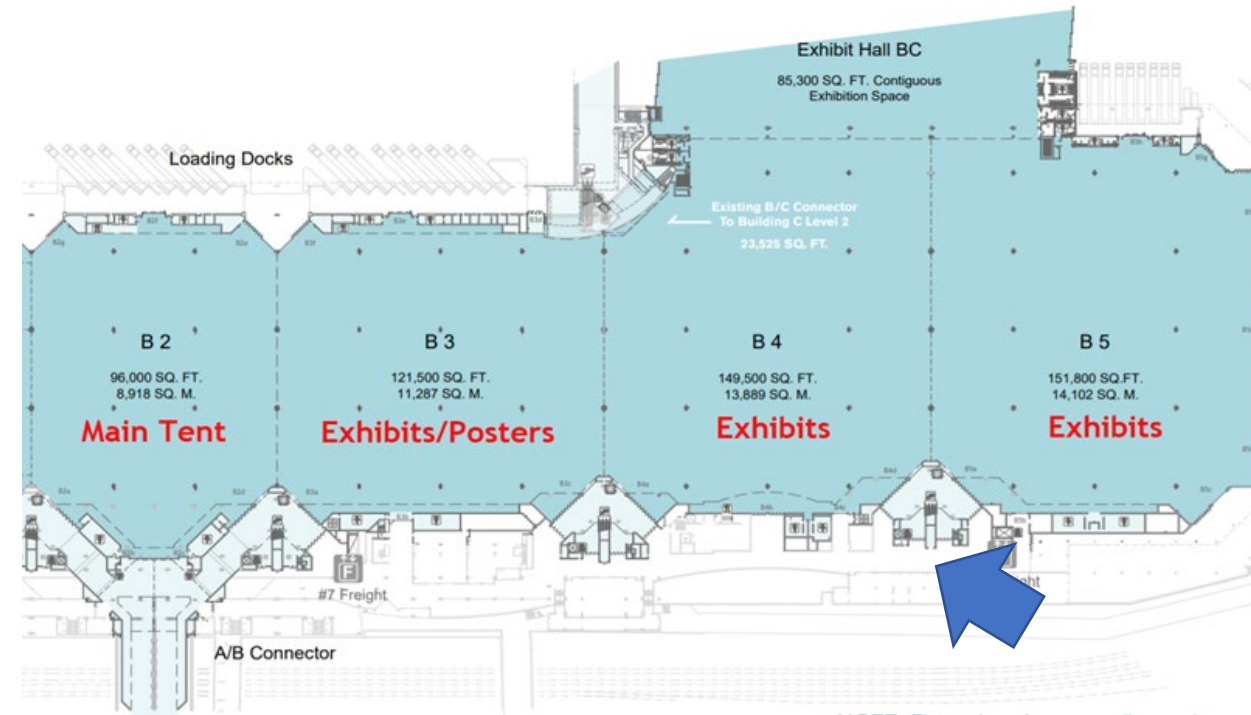

Escalator Runners and Floor Decal – B1-ESC4
Between Level 1 and Level 2
(2) Runners, (1) Floor Decal on Level 1
$30,000