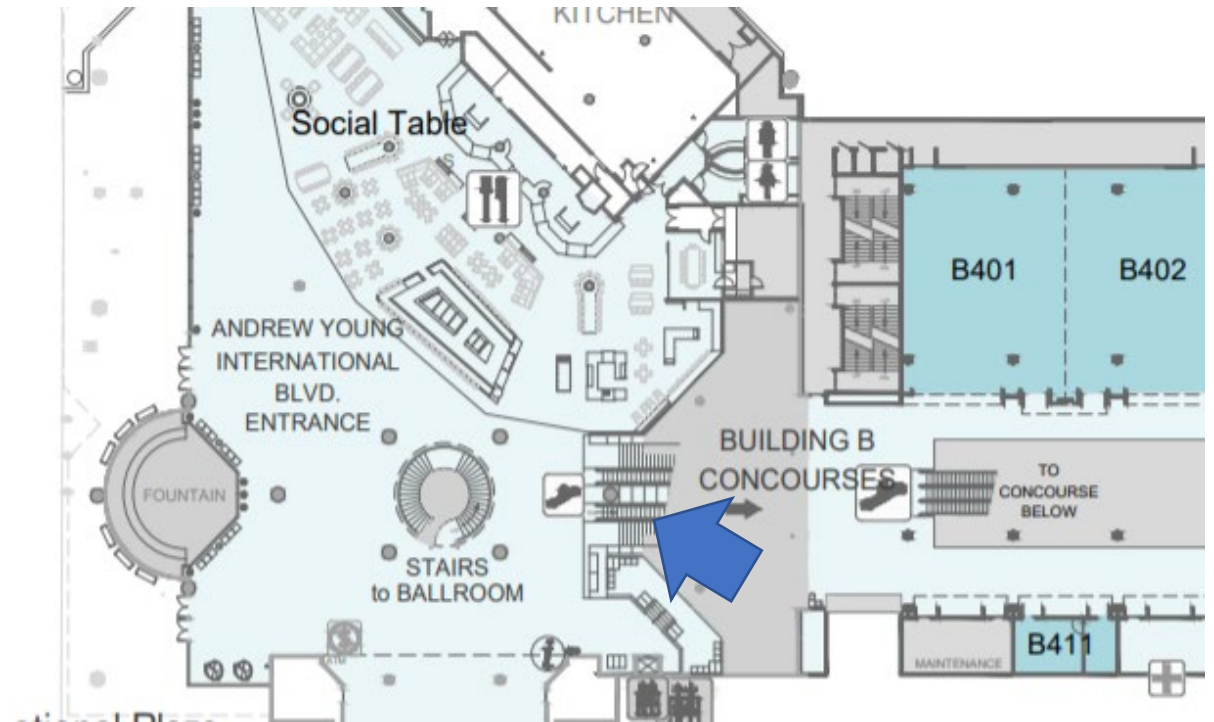

# ACC.21

Escalators and Staircase Selection Tool

## Staircase Decals (Exclusive)

Between Level 4 and Level 4 Concourse

(24) Risers on Each Side – Total (48) Risers

\$50,000

Escalator Runners and Floor Decal – B3-ESC1  
Between Level 3 and Level 4  
(2) Runners, (1) Floor Decal on Level 4  
\$30,000

Escalator Runners and Floor Decal – B3-ESC2  
Between Level 3 and Level 4  
(2) Runners, (1) Floor Decal on Level 4  
\$30,000

Escalator Runners and Floor Decal – B2-ESC1  
Between Level 2 and Level 3  
(2) Runners, (1) Floor Decal on Level 2  
\$30,000