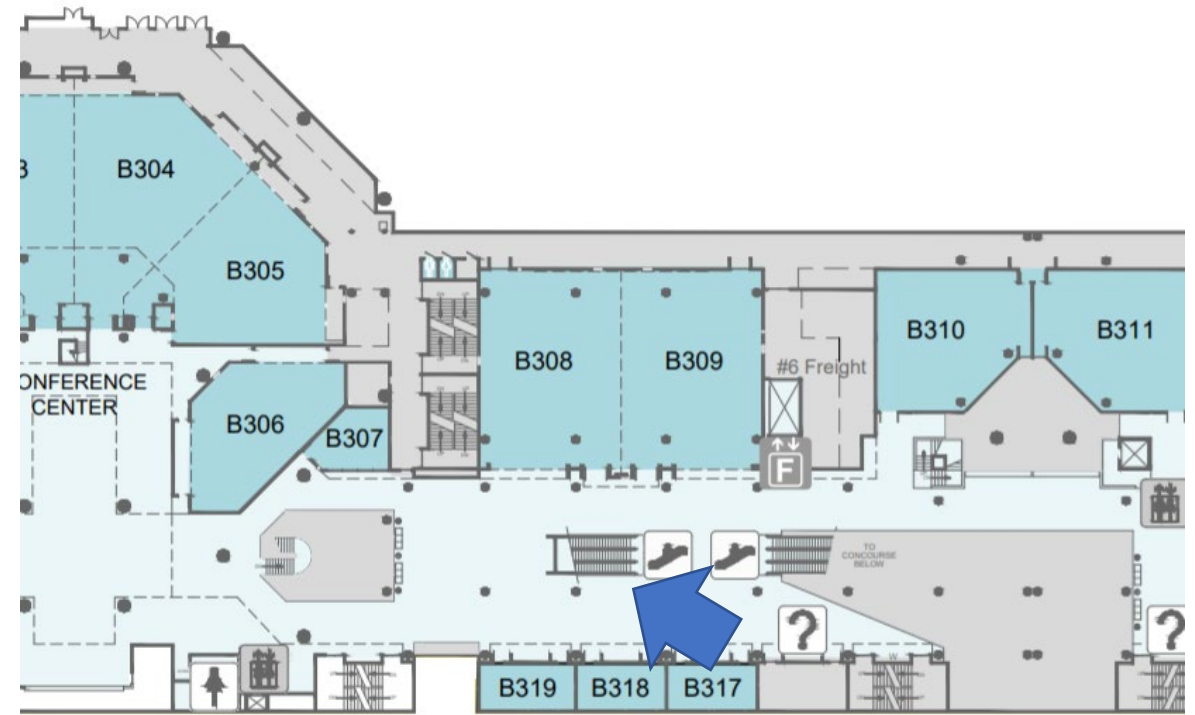

# ACC.21

Escalators and Staircase Selection Tool

## Staircase Decals (Exclusive)

Between Level 4 and Level 4 Concourse

(24) Risers on Each Side – Total (48) Risers

\$50,000

Escalator Runners and Floor Decal – B3-ESC1  
Between Level 3 and Level 4  
(2) Runners, (1) Floor Decal on Level 4  
\$30,000