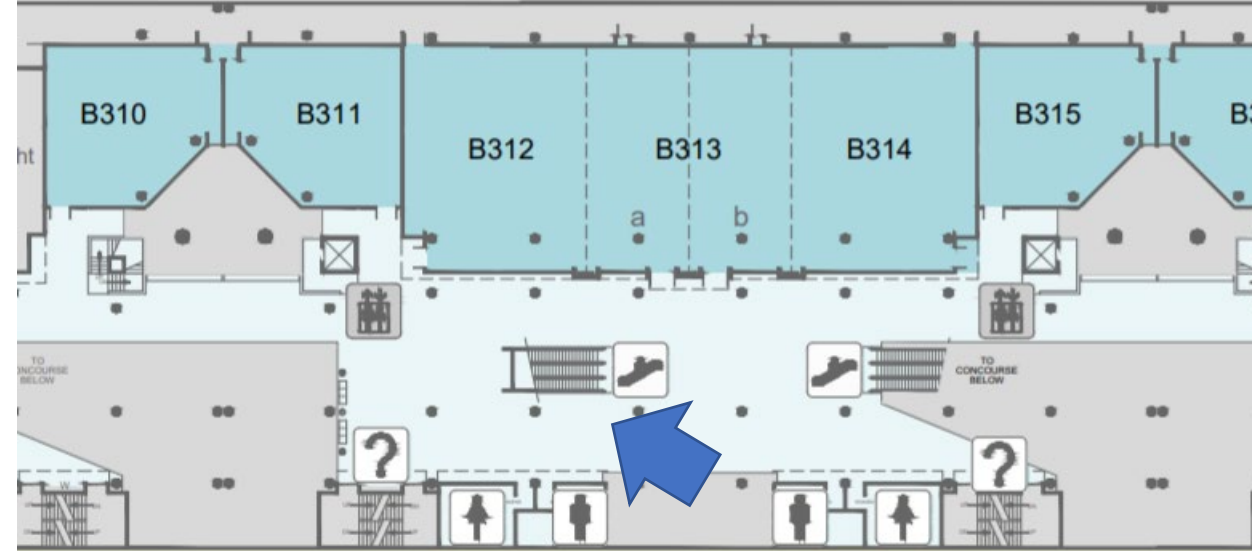

# ACC.21

Escalators and Staircase Selection Tool

## Staircase Decals (Exclusive)

Between Level 4 and Level 4 Concourse

(24) Risers on Each Side – Total (48) Risers

\$50,000

Escalator Runners and Floor Decal – B3-ESC1  
Between Level 3 and Level 4  
(2) Runners, (1) Floor Decal on Level 4  
\$30,000

Escalator Runners and Floor Decal – B3-ESC2  
Between Level 3 and Level 4  
(2) Runners, (1) Floor Decal on Level 4  
\$30,000

Escalator Runners and Floor Decal – B2-ESC1  
Between Level 2 and Level 3  
(2) Runners, (1) Floor Decal on Level 2  
\$30,000